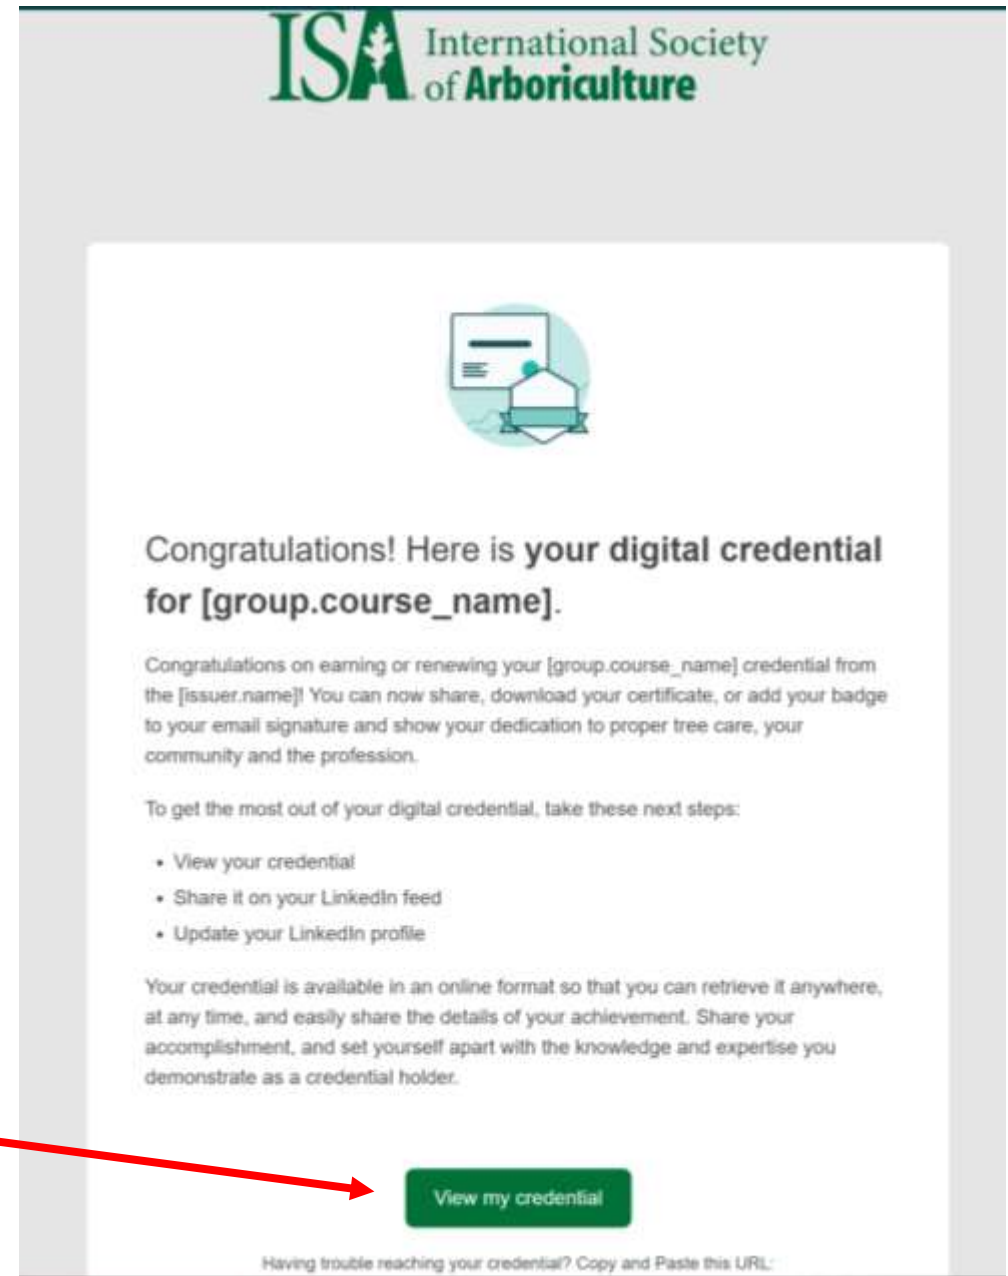

ISA Digital Badges

Short Tutorial on User Experience

Step 1: Credential holder receives an email from Accredible to view their credential

- Credential holders receive multiple messages if they have multiple credentials with ISA, they will receive one email for each of their credentials.
- When they receive it to view their credential all they have to do is to click on the green button on the bottom of the message.

Step 2: Credential holder views their credential

- Credential holders can share this certificate and badge on LinkedIn and multiple social media outlets (if they are logged in to those respective social media accounts).
- They can download a pdf of their certificate or share it via email