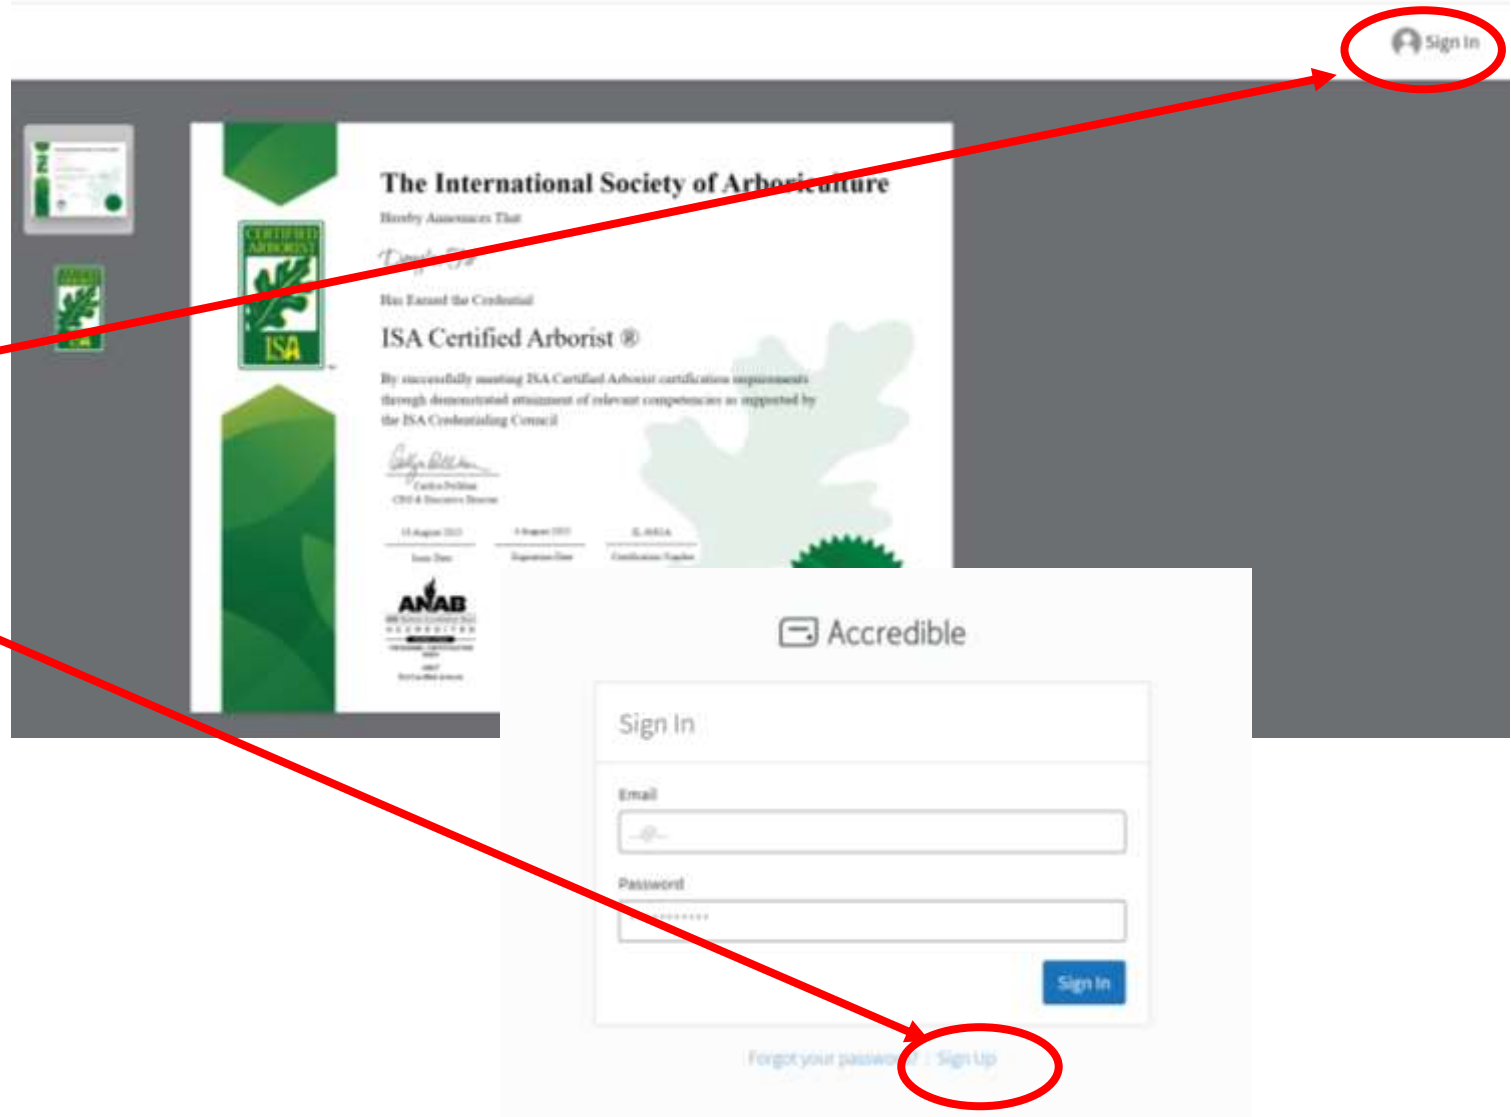

10 August 2023
Year Date

14 August 2023
Expiration Date

IL, USA
Credential Number

ANAB
ACCREDITED

ISA Certified Arborist®

in f t w

SHARE PDF EMAIL HELP MORE

Sign in as the credential owner to access disabled or private options

VERIFIED ISSUER

ISSUER'S OTHER CREDENTIALS

ISA Certified Arborist Utility Specialist®

ISA Certified Tree Worker Climber Specialist®

Douglas Fir
My Credentials

International Society of Arboriculture
Issuer's Website | More Credentials

Step 3: They can sign-in to view more options

- *They don't have to do that to view or share their certificate/badge.*
- To 'Sign In' all they have to do is to click here and then click on 'Sign Up' on the next screen
- Doing that will allow them to view additional options such as:
 - Controls for privacy;
 - High-resolution pdf download of their certificate;
 - Download image file for their credential badge.

The screenshot shows the 'Accredible' logo at the top. Below it is a 'Sign Up' form with three input fields: 'Name', 'Email', and 'Password'. The 'Email' field contains the text '@'. A blue 'Sign Up' button is located at the bottom right of the form. Below the form, there is a 'Sign in' link.